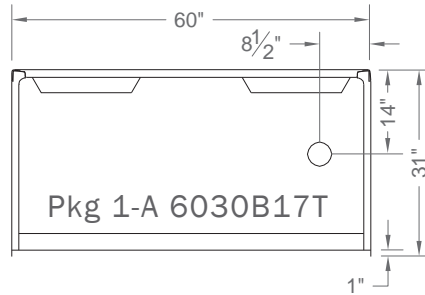

TOP VIEW

FEATURES:

- Molded, five piece gelcoat/fiberglass shower
- Diamond Tile wall finish, white (standard) or bone
- Integral full wood backing in all walls for strength and unlimited accessory placement
- Right or left hand drain
- Easy snap-in installation
- No grout cleaning, easy care finish