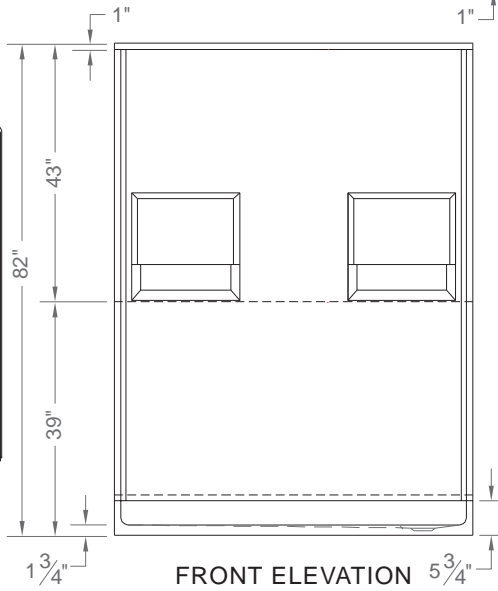

FRONT ELEVATION

CODES:

Designed and manufactured in compliance with the following standards and codes:

- A.N.S.I. Z124.2 Standards for Plastic Showers
- IPC International Plumbing Code
- UPC Uniform Plumbing Code

PACKAGE ACCESSORIES INCLUDE:

Accessories not necessarily represented in photo or drawings.

Item:

24" x 1.25" Safety Bar - Stainless steel or white powder coated

48" x 1.25" Safety Bar - Stainless steel or white powder coated

22" X 16" Padded Swing Down Seat

Mixing Valve and Handheld / Glidebar

Caulkless Drain

Stainless Steel Curtain Rod

66" x 74" Weighted Shower Curtain

WaterStopper water retainer

Safe Bathing for people of all abilities
www.best-bath.com