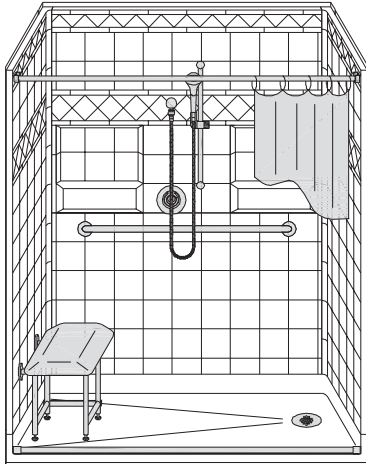

# Package #1

A - 60 X 30

B - 60 X 33

Everything you need in one convenient shower package including accessories. Five piece barrier free shower with diamond tile and 1-3/4 inch threshold. Available in white or bone, right or left hand drain.

## Shower Package Includes:

24" x 1.25" SS or White Safety Bar

48" x 1.25" SS or White Safety Bar

22" x 16" Padded Folding Seat  
with Swing Down Legs

Symmons Shower Valve with Hand  
Held Shower System

Caulkless Brass Drain with  
Chrome Screen

safe Bathing for people of all abilities

Package #1-A 5LDS6030B17T

Package #1-B 5LDS6033B17T

All Accessories  
are included  
- see list below

BARRIER FREE

TOP VIEW

PERSPECTIVE VIEW  
(Not to scale)

Shown as a Right Hand Shower

**FEATURES:**

- Molded, five piece gelcoat/fiberglass shower
- Diamond Tile wall finish, white (standard) or bone
- Integral full wood backing in all walls for strength and unlimited accessory placement
- Right or left hand drain
- Easy snap-in installation
- No grout cleaning, easy care finish