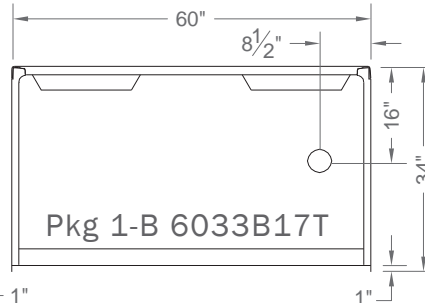

Dimensions available:

A - 60" x 30" x 82" or

B - 60" x 33" x 82"

safe Bathing for people of all abilities

Package #1-A 5LDS6030B17T

Package #1-B 5LDS6033B17T

All Accessories  
are included  
- see list below

BARRIER FREE

TOP VIEW

PERSPECTIVE VIEW  
(Not to scale)

Shown as a Right Hand Shower

ASSEMBLY VIEW  
(Not to scale)

- Rough-in: Stud opening +1/4" - 0" Nominal Dimensions

FRONT ELEVATION

**CODES:**

*Designed and manufactured in compliance with the following standards and codes:*

- A.N.S.I. Z124.2 Standards for Plastic Showers
- IPC International Plumbing Code
- UPC Uniform Plumbing Code